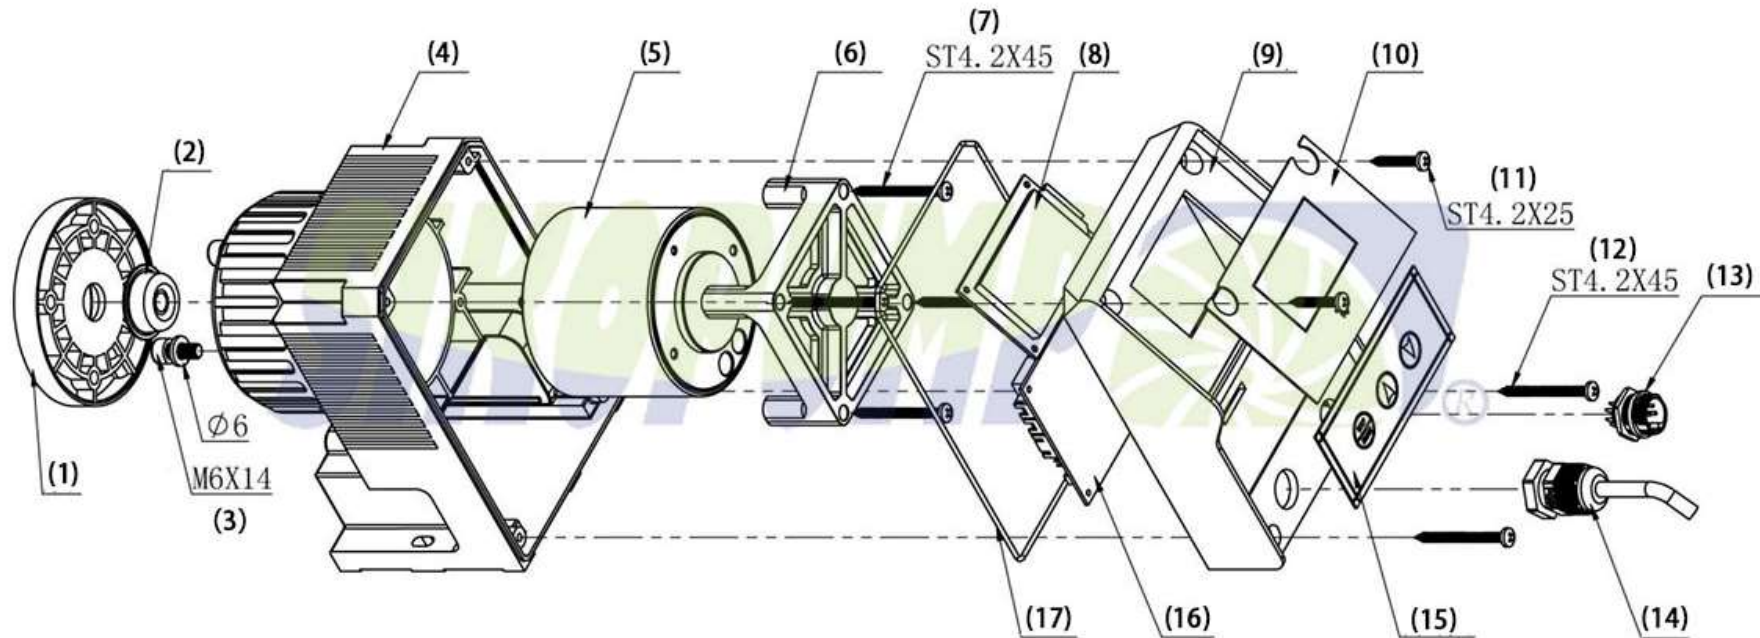

Explosive view and Spare parts for ES solenoid metering pump

Item	Part Name	Qty	Item	Part Name	Qty	Item	Part Name	Qty
1	Adapter base	1	7	Hexagonal screw (2)	4	13	7 pin aviation connector	1
2	Safety cap	1	8	Display screen	1	14	Electrical cable	1
3	Hexagonal screw (1)	2	9	Protective cover	1	15	Control panel	1
4	Pump body	1	10	Screen cover	1	16	Integrated PCB	1
5	Electromagnet	1	11	Hexagonal screw (3)	2	17	Seal	1
6	Holder	1	12	Hexagonal screw (4)	2			