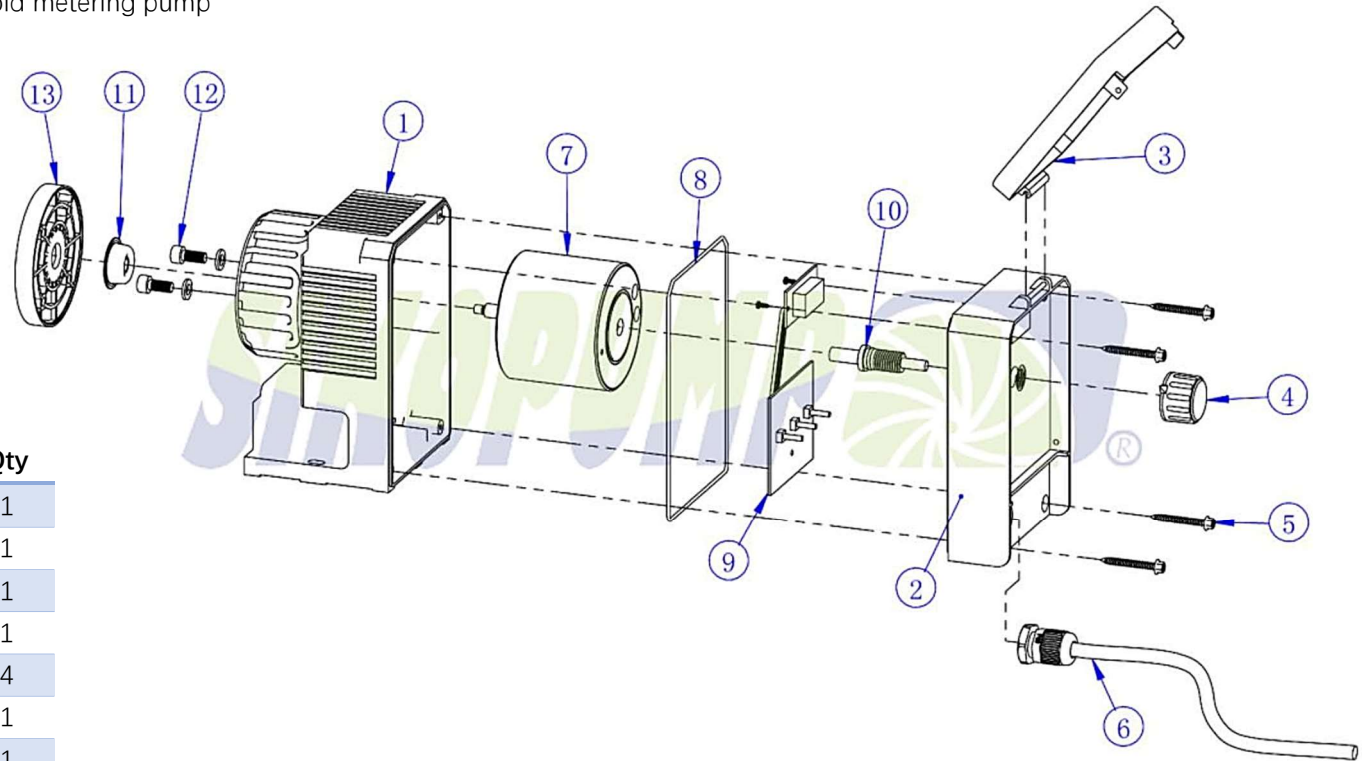

EM Series
SOLENOID METERING PUMP

Explosive view and Spare parts for EM solenoid metering pump

Item	Part Name	Qty
1	Pump body	1
2	Rear and plate	1
3	Protective cover	1
4	Stroke adjusting knob	1
5	Tapping Screw	4
6	Electrical cable	1
7	Electromagnet	1
8	Seal ring	1
9	Integrated PCB	1
10	Adjusting screw	1
11	Safety cap	1
12	Hexagonal screw	2
13	Adapter base	1