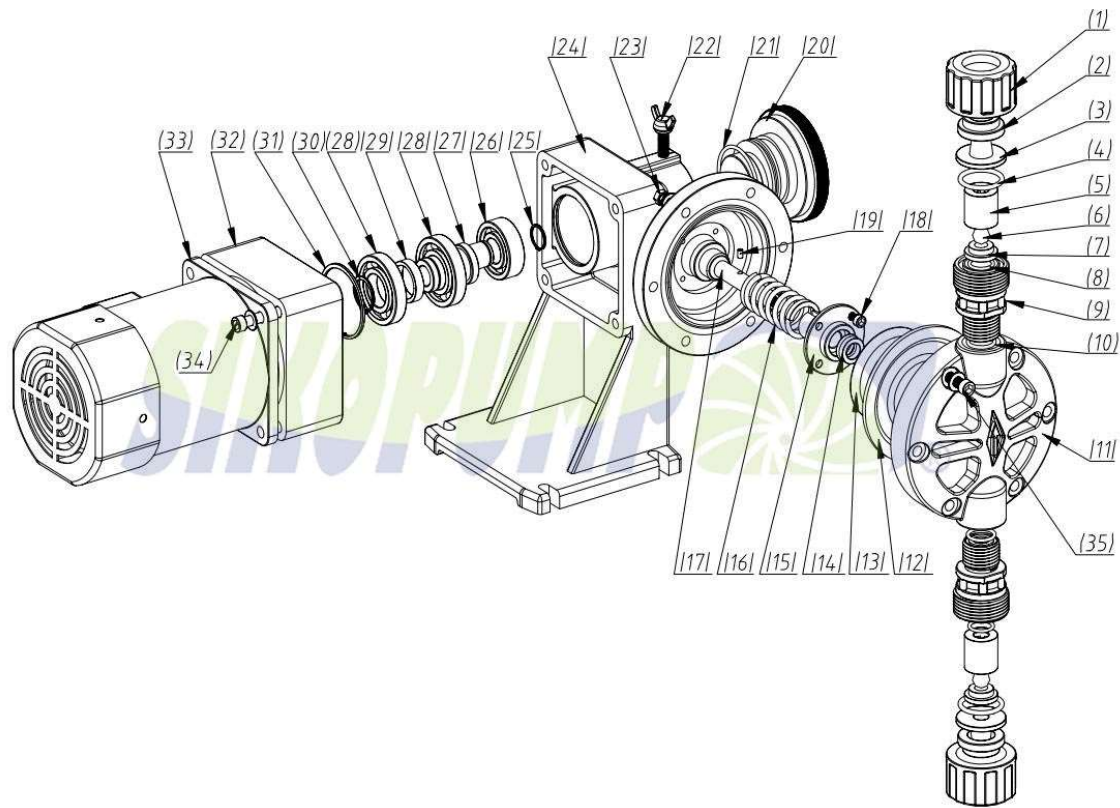

Explosive view and Spare parts for DJ metering pump

Item	Part name	Qty	Item	Part name	Qty
1	Cap of the valve	2	19	Pin of the spring	1
2	Jacket of the valve	2	20	Adjustment handwheel	1
3	Connection sleeve of valve	2	21	O-ring (4)	1
4	O-ring (1)	2	22	Screw	1
5	Valve seat	2	23	Nut and disc	6
6	Ball Valve	2	24	The body	1
7	Rubber disc		25	Lock of the shaft (1)	1
8	O-ring (2)	2	26	Bearing (1)	1
9	One-way valve	2	27	Eccentric shaft	1
10	O-ring (3)	2	28	Disc	1
11	Pump head	1	29	Bearing (2)	2
12	Diaphragm	1	30	Lock of the shaft (2)	1
13	Enhanced plate	1	31	Lock of the hole	1
14	Oil seal for the shaft	1	32	Gearbox	1
15	Seat of spring	1	33	Motor	1
16	Spring	1	34	Inter Hexagon screws (2)	1
17	Carrier rod	1	35	Inter Hexagon screws (3)	4
18	Inter Hexagon screws (1)	4			